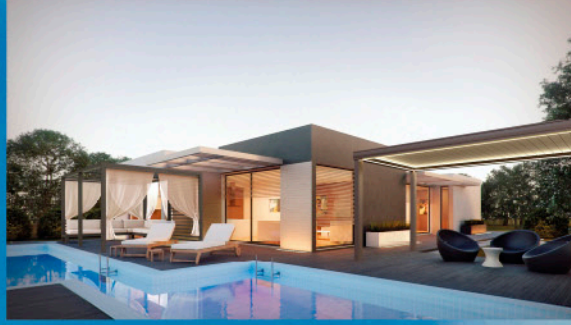

DIAMOND BIOCLIMATIC

top in comfort

Outdoor Systems®
AluGarden®

konforda zirve..

AluGarden bahçe ve teraslarda fonksiyon ve şıklık arayanlar için son derece keyifli ve karizmatik bir ürün sunuyor:

Diamond Bioclimatic.

Bu bir pergola değil daha ötesi.

Adeta mekanınıza iliştilmiş değerli bir taş.

Pergolanız sıradanlıktan çıkıp görmekten ve görülmesinden keyif alacağınız bir değere dönüşüyor.

Diamond Bioclimatic klimaya ihtiyaç duymadan doğal iklimlendirme yapabilmekte.

Bu ürüne tek tuşla hükmediyorsunuz.

panel profillerini tek tuşla ister dikey açık, ister kapalı konuma alabilir, ister komple geriye doğru sürüp gökyüzüne sahip olabilirsiniz.

Bu ürün pergola keyfinden çok daha ötesi..

Ona sahip olmanız sizi seçkin yapmaya yetecektir.

Diamond Bioclimatic ile bahçe ve terasınız size çok yakışacak..

Alu Garden presents an extremely enjoyable and charismatic product for those of you seeking functionality with style in your yard and terrace: Diamond bioclimatic

this is much more than a pergola. It is literally a gem placed lovely into your home.

Your pergola is transformed from something ordinary to a precious addition you will enjoy seeing and showing.

Diamond bioclimatic is able to regulate the climate without needing an air conditioner. You have full command one just a single button. You can move the panel profiles with a single button so they are erect and open or to the closed position.

You can also slide them completely back to have the blue sky above you. This product gives you so much more than enjoyment from your pergola...having one is all you need to be elite.

Diamond bioclimatic will suit you yard, your terrace and you just perfectly..